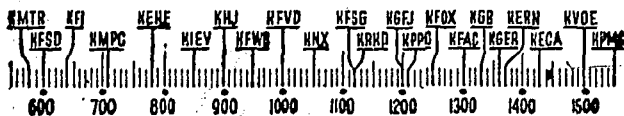

YOUR Radio TODAY

[The information contained in the following schedule of radio programs is furnished by the stations broadcasting the programs, and The Times should not be considered responsible for errors in announcements due to failure of stations to advise of daily changes.—Ed.]

Before 8 a.m.

KMTR—Calif. Theater. 5.
KFI—Going Places. 7: News, 7:15; Ph. Money Club, 7:30.
KMPG—Morning Express, 7.
KEHE—Musical Clock, 6.
KHJ—Rise & Shine, 6: News, 7:45.
KFWB—News, Wilson, 6:30 to 8.
KFVD—Spanish, 8; Jubilee, 7:15.
KXN—Sunrise Salute, 6; News, 7:30 Morning Melodies, 7:45; Gazette, 7:55
KRKD—Doug Douglas, 6; News, 6:30 Doug Douglas, 6:45; News, 7:45.
KGFJ—Spanish Hour, 6; Clock Watch, 7.
KFOX—El Despertador, 5; News, 7:30 Musical, 7:40; Just About Time, 7:45
KFAC—Records, 7; Tap School, 7:30 News, 7:45.
KGER—Farm, 6:05; Melodies, 6:30; Aubrey Lec, 7:15.
KECA—Originalities, 7; Financial, 7:30; News, 7:45.

KEHE—Listen Ladies, 2; Show, 2:30; Tempos of Today, 2:45.
KHJ—Safety Prog., 2; Johnson Family, 2:15; School of Air, 2:30.
KFWB—Down Mississippi, 2; Manhattan, 2:30.
KFVD—Radio Poets Club, 2; Organ, 2:15; Music, 2:30.
KXN—Forum, 2; Columbia Tours, 2:15; Road of Life, 2:30; Kitty Keene, 2:45.
KRKD—Henry Orch., 2; 4 Cocoanuts, 2:15; Solitude, 2:45.
KGFJ—News, 2; Strings, 2:45.
KFOX—Christian Science, 2; Philosopher, 2:30.
KER—Bachelor, 2:05; L. B. Munic. Band, 2:30.
KFAC—Music, 2; Band, 2:30.
KECA—Classic, 2, 1 hour.

3 to 4 p.m.

KMTR—Lorraine Bridges, 3; Music, 3:15; Memories, 3:30; Around Town, 3:45.
KFI—Notebook, 3; Candid Lady, 3:15; Woman Magazine, 3:30.
KMPG—Siesta Time, 3; Tunes, 3:30; Adventure, 3:45.
KEHE—News, 3; Music, 3:15; Dansant, 3:30; Distinguished Guests, 3:45.
KHJ—Feminine Fancies, 3; Radio Campus, 3:30; Charleaters, 3:45.
KFWB—Clover Kerr, 3; Mary Marlin, 3:15; Songshoppers, 3:30.
KFVD—News, 3; Music, 3:15; Church, 3:30.
KXN—Ma Perkins, 3; Organ, 3:15; Today, 3:30; Buys, News, 3:45.
KRKD—3 Deuces, 3; Let's Go L.A., 3:15; U.S.C. Talk, 3:30; Records, 3:45.
KGFJ—News, 3; Hillbilly, 3:15; Melodies, 3:30.
KFOX—A Word to Wives, 3; Mary Marlin, 3:15; At the Theater, 3:30.
KFAC—Concert Hall, 3, 1 hr.
KGER—News, 3; Nancy Brooks, 3:05; L. B. Munic. Band, 3:30.
KECA—Cloutier Orch., 3; Social Relations, 3:15; Gallion Bros., 3:30; Nola Day, 3:45.

4 to 5 p.m.